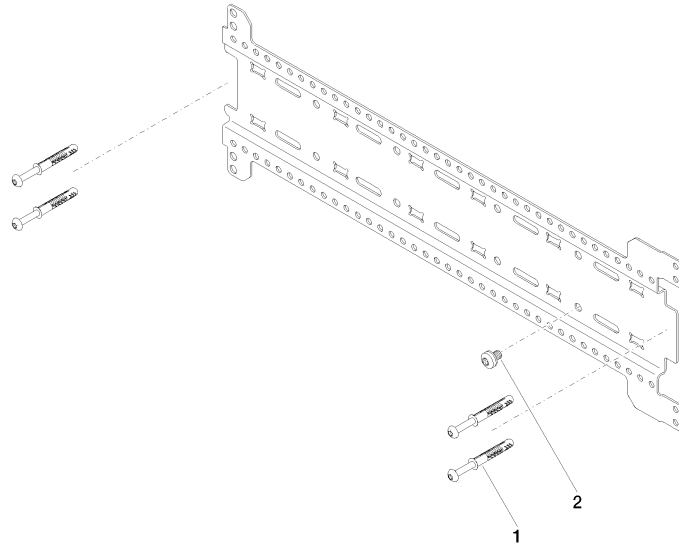

## xGRID Installation track set -

---

12 380 970 90

- width 555mm
- height 135 mm
- depth 12 mm
- retaining screws and plugs

This set contains 3 xGrid installation tracks and includes fixing material

More about the xGRID installation track can be found in the Shower Book brochure

xGRID Installation track set -

12 380 970 90

**xGRID Installation track set -**

12 380 970 90

**Spare parts list**

No.	Item Number	Name	Quantity used	Delivery time
1	04 30 31 054 00 90	fixing set	6	2
2	04 30 30 212 00 90	fixing set	3	60