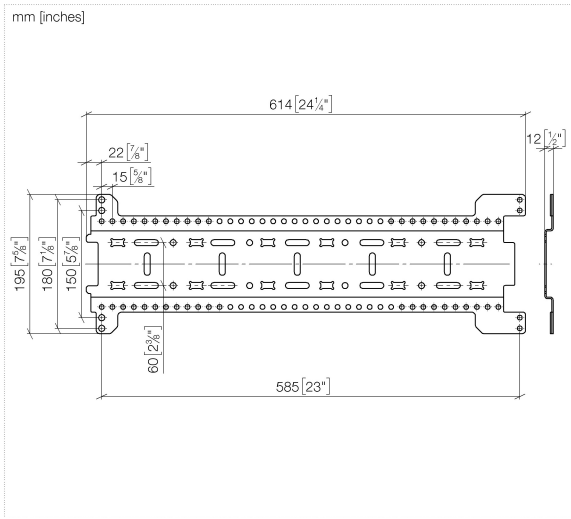

## xGRID Installation track set -

---

12 380 970 90

- width 555mm
- height 135 mm
- depth 12 mm
- retaining screws and plugs

This set contains 3 xGrid installation tracks and includes fixing material

More about the xGRID installation track can be found in the Shower Book brochure

xGRID Installation track set -

12 380 970 90

**xGRID Installation track set -**

12 380 970 90

**Spare parts list**

No.	Item Number	Name	Quantity used	Delivery time
1	04 30 31 054 00 90	fixing set	6	2
2	04 30 30 212 00 90	fixing set	3	60